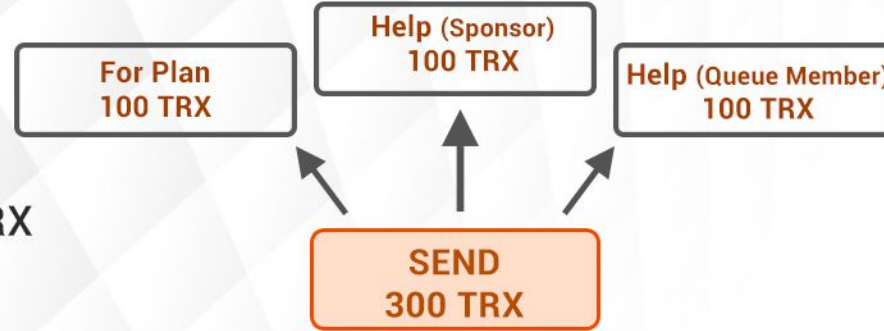

## INCOMES

In this plan have 3 types of incomes. They are,

- ✿ Direct Referral Income
- ✿ Help Income
- ✿ Autopool Income

DIRECT REFERRAL INCOME

40

TRX

## PAY TO SYSTEM

- ✿ Help Amount - 300TRX
- ✿ Receive Help Amount - 300TRX

## NOTE :

- ✿ At 2 helps, One help goes to a 100TRX priority queue member.
- ✿ Another help 100TRX goes to your active sponsor. If sponsor is inactive and your help will go in priority queue member.
- ✿ This system has re-topup and if you need help, you have to top-up again and again.